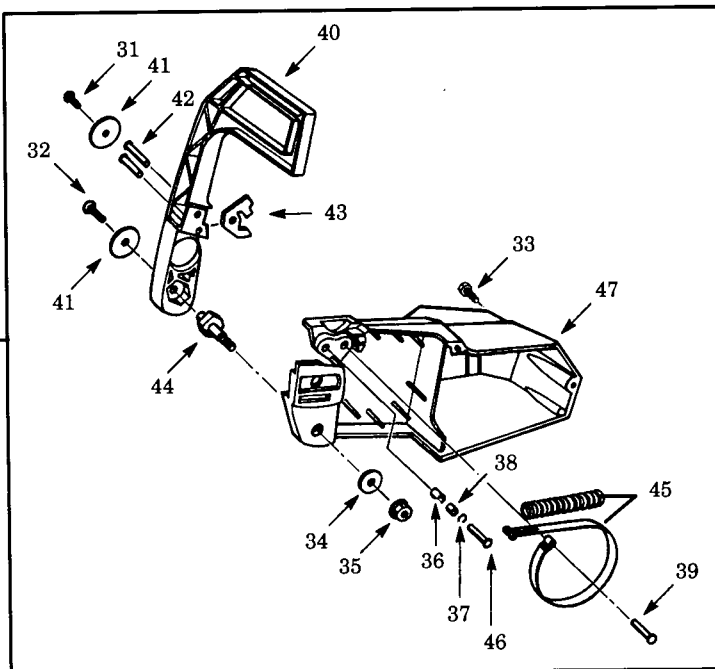

## CARBURETOR ASSEMBLY #530-035181-WT20

Key No.	Part No.	Description
1	505-520105	Throttle Valve
2	530-035015	Throttle Valve Screw
3	530-035034	Throttle Shaft Ass'y.
4	530-035171	Low Speed Mixture Needle
5	505-316745	Throttle Return Spring
6	530-035023	Low Speed Mixture Needle Spring
7	530-035167	High Speed Mixture Needle Spring
8	530-035169	High Speed Mixture Needle
9	503-574201	* Plug-5/16 Dia. Welch
10	504-100012	* Plug-1/4 Dia. Welch
11	501-469901	Pump Cover Screw
12	530-035159	Fuel Pump Cover
13	530-035164	*+ Fuel Pump Gasket
14	530-035166	*+ Fuel Pump Diaphragm
15	505-316764	* Fuel Inlet Screen
16	505-316716	Idle Speed Adjusting Screw
17	530-035168	Idle Speed Adjusting Screw Spring
18	502-119801	Throttle Retainer Ring
19	501-222301	* Inlet Needle Valve
20	530-035188	* Metering Lever Spring
21	505-520127	* Metering Lever
22	505-520125	* Metering Lever Pin
23	530-035016	* Metering Lever Pin Screw
24	530-035165	*+ Metering Diaphragm Gasket
25	504-130808	*+ Metering Diaphragm
26	530-035003	Metering Diaphragm Cover
27	503-108701	Metering Cover Screw Ass'y.
28	530-035161	Carb. Repair Kit (Includes parts marked*)
29	502-103501	Carb. Gasket/Diaphragm (Includes parts marked+)

### Chain Brake Ass'y. #952-069320

Ref.	Part No.	Description
30	952-069320	Chain Brake Ass'y.
31	530-015407	Screw
32	530-016022	Screw
33	530-015623	Screw
34	507-433893	Washer
35	530-015445	Bar Mounting Nut
36	530-025881	Latch Roller
37	530-015543	Washer
38	530-025882	Sleeve
39	507-433841	Anchor Pin
40	507-433819	Lever
41	507-433844	Washer
42	507-433843	Handguard Pin
43	530-025366	Latch
44	507-433845	Handguard Pivot
45	530-024154	Brake Band
46	507-433842	Latch Pin
47	507-433917	Clutch Cover