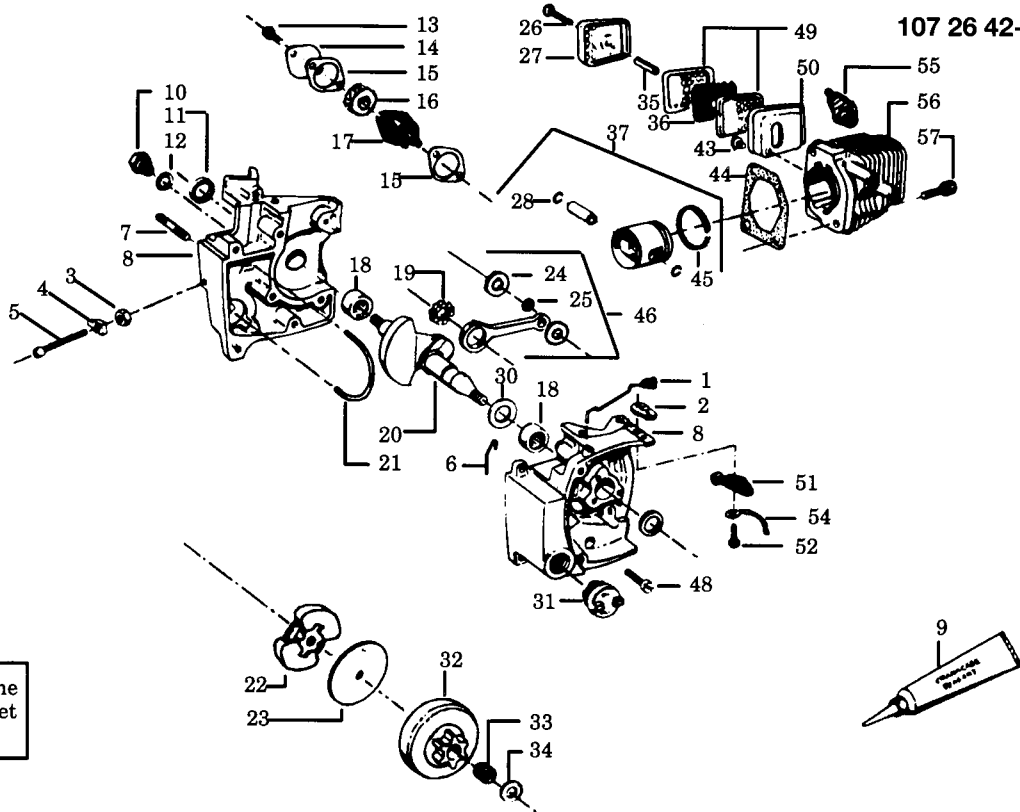

SPAREPARTS

107 26 42-61

Engine Gasket Kit

47

KEY NO.	PART NO.	DESCRIPTION	KEY NO.	PART NO.	DESCRIPTION
1	530-023788	Switch Knob Ass'y.	27	530-023795	Muffler Cover
2	530-023786	Ramp Switch	28	530-023843	Piston Pin Retainer
3	530-015135	Lock Nut	30	530-023887	Thrust Washer
4	530-023492	Bar Adjust Pin	31	530-010444	Oil Cap Ass'y. (w/ retainer)
5	530-015236	Screw	32	530-069166	Clutch Drum
6	530-036450	Oil Tank Vent Pin	33	530-032079	Clutch Bearing
7	530-015719	Bar Mounting Stud	34	530-023519	Clutch Spacer (Inside)
8	530-014742	Crankcase Ass'y (Incl. #3-7,10,11 & 18)	35	530-023535	Spacer
9	503-267001	Crankcase Sealant	36	530-023796	Spark Arrestor Screen
10	530-069142	Check Valve Kit - (Incl. #12)	37	530-010587	Piston Kit (Incl. #28,45 & Pin)
11	* 530-019059	Crankshaft Seal	43	530-001666	Screw
12	* 530-019089	Check Valve Gasket	44	* 530-019195	Cylinder Gasket
13	530-015476	Screw	45	530-025875	Piston Ring
14	530-023802	Metering Body Cover	46	530-010474	Connecting Rod Ass'y. Kit (Incl. 24 & 25)
15	* 530-019091	Metering Body Gasket	47	530-069401	Engine Gasket Kit (* Indicates Contents)
16	* 530-023801	Oil Filter	48	530-015986	Screw
17	530-010195	Metering Body Ass'y.	49	530-023797	Muffler Baffle
18	530-032029	Crankshaft Bearing	50	530-023794	Muffler Body
19	530-032065	Roller Bearing (Incl. 12 bearings)	51	530-023787	Switch Clamp
20	530-022172	Crankshaft	52	530-015235	Screw
21	530-021026	Oil Discharge Line	54	530-039116	Switch Lead
22	530-069193	Clutch Ass'y. Kit (Incl. #23)	55	530-030058	Spark Plug (RCJ-8)
23	530-069197	Clutch Washer Kit (Outside)	56	530-012140	Cylinder
24	530-015486	Washer	57	530-015239	Screw
25	530-032075	Bearing Rod-(Top) (Incl. 22 Bearings)			
26	530-015169	Screw