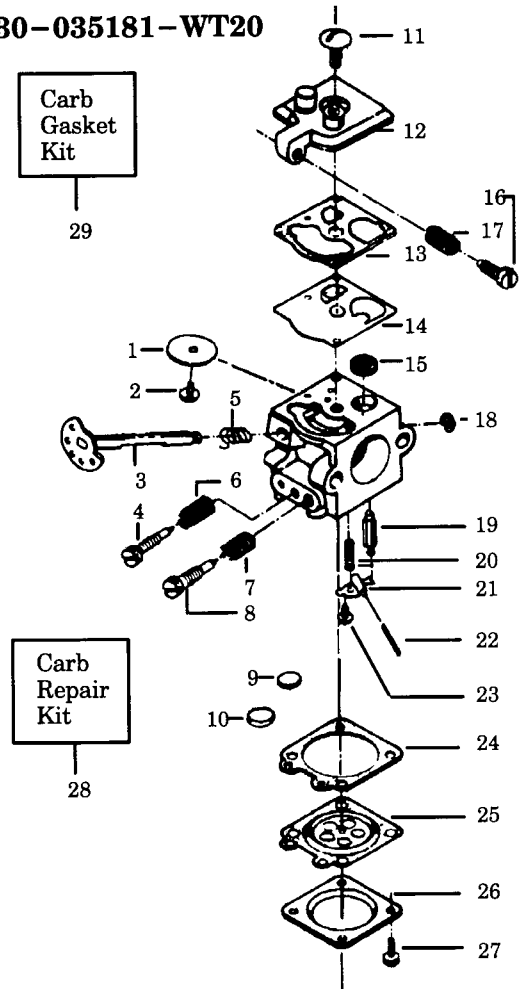

## CARBURETOR ASSEMBLY #530-035181-WT20

Key No.	Part No.	Description
1	505-520105	Throttle Valve
2	530-035015	Throttle Valve Screw
3	530-035034	Throttle Shaft Ass'y.
4	530-035171	Low Speed Mixture Needle
5	505-316745	Throttle Return Spring
6	530-035023	Low Speed Mixture Needle Spring
7	530-035167	High Speed Mixture Needle Spring
8	530-035169	High Speed Mixture Needle
9	503-574201	* Plug-5/16 Dia. Welch
10	504-100012	* Plug-1/4 Dia. Welch
11	501-469901	Pump Cover Screw
12	530-035159	Fuel Pump Cover
13	530-035164	*+ Fuel Pump Gasket
14	530-035166	*+ Fuel Pump Diaphragm
15	505-316764	* Fuel Inlet Screen
16	505-316716	Idle Speed Adjusting Screw
17	530-035168	Idle Speed Adjusting Screw Spring
18	502-119801	Throttle Retainer Ring
19	501-222301	* Inlet Needle Valve
20	530-035188	* Metering Lever Spring
21	505-520127	* Metering Lever
22	505-520125	* Metering Lever Pin
23	530-035016	* Metering Lever Pin Screw
24	530-035165	*+ Metering Diaphragm Gasket
25	504-130808	*+ Metering Diaphragm
26	530-035003	Metering Diaphragm Cover
27	503-108701	Metering Cover Screw Ass'y.
28	530-035161	Carb. Repair Kit (Includes parts marked*)
29	502-103501	Carb. Gasket/Diaphragm (Includes parts marked+)