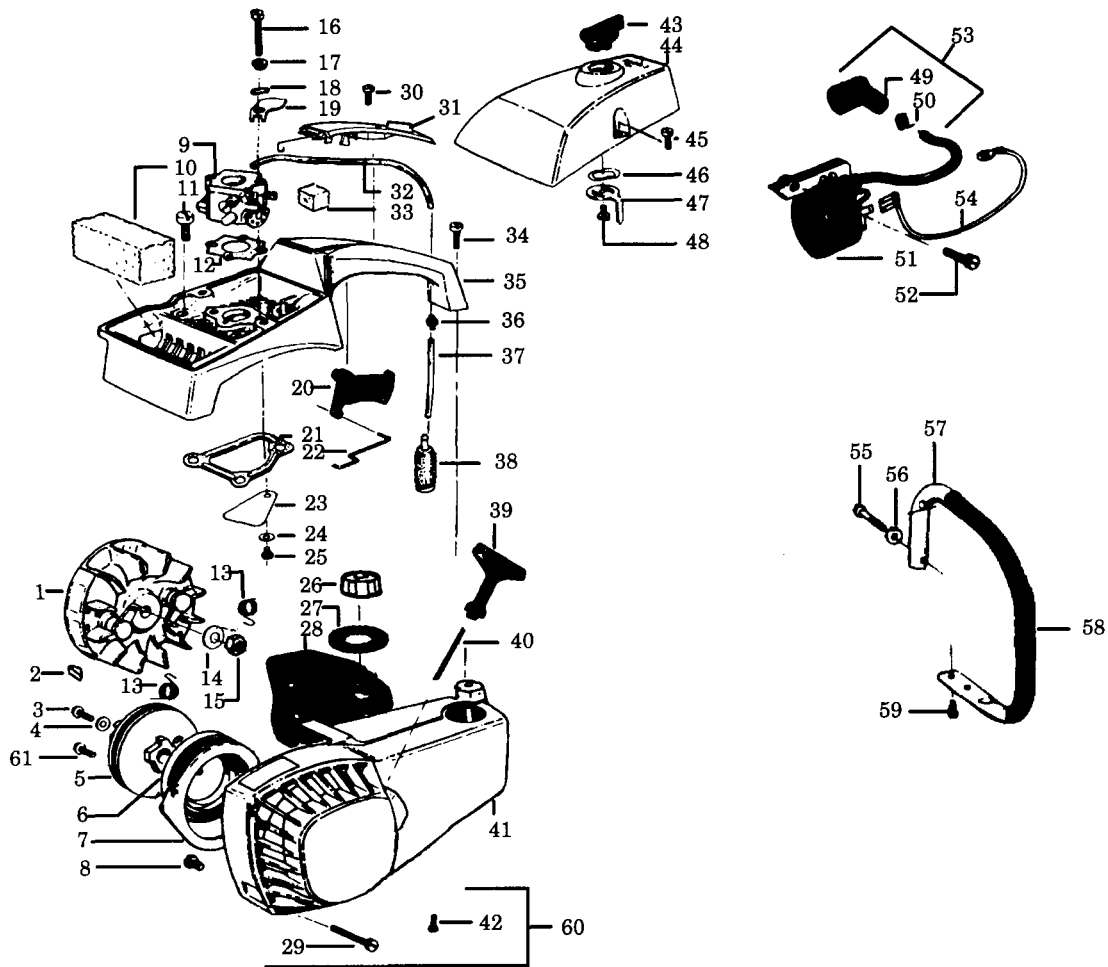

KEY NO	PART NO.	DESCRIPTION	KEY NO	PART NO.	DESCRIPTION	KEY NO	PART NO.	DESCRIPTION
1	530-039111	Flywheel Ass'y. (Incl. #13)	29	530-015812	Screw	58	530-027847	Grip
2	530-015126	Flywheel Key	30	530-015247	Screw	59	530-015037	Screw
3	530-015036	Screw	31	530-047058	Handle & Lockout Assy.	60	530-069286	Fan Hsg. Screw Kit (Incl. 29, 42 & #9 pg. 1)
4	530-015123	Washer	32	530-021025	Fuel Line			
5	530-069288	Starter Pulley	33	530-023373	Throttle Wire Boot			
6	530-042023	Starter Spring	34	530-015141	Screw	61	530-015823	Screw
7	530-025487	Air Baffle	35	530-036950	Handle & Carb. Hsg.			
8	530-001726	Screw	36	530-023877	Fuel Line Fitting			
9	530-035181	Carburetor	37	530-069216	Line Kit (Bulk 8133)			
10	530-023791	Air Filter	38	530-014362	Fuel Pick-Up Ass'y.			
11	530-015242	Screw	39	530-026735	Starter Handle			
12	* 530-019045	Carburetor Gasket	40	530-069232	Rope Kit			
13	530-023817	Starter Dog Spring	41	530-069281	Fan Hsg. Kit			
14	530-015127	Flywheel Washer	42	530-015650	Screw			
15	530-626605	Nut	43	530-023807	Choke Knob			
16	530-015245	Screw	44	530-024965	Carb. Cover			
17	530-023865	Spacer	45	530-015168	Screw			
18	530-015254	Wave Washer	46	530-015147	Wave Washer			
19	530-023805	Choke Shutter	47	530-023806	Choke Lever			
20	530-024803	Throttle Trigger	48	530-015407	Screw			
21	* 530-019118	Gasket	49	530-003934	Spark Plug Boot			
22	530-026606	Throttle Wire	50	530-003933	Spark Plug Connector			
23	530-023366	Reed Valve	51	530-069202	Ignition Module Kit			
24	530-023367	Washer	52	530-015816	Screw			
25	530-015241	Screw	53	530-039082	Spark Plug Lead (Incl. 49&50)			
26	530-014347	Fuel Cap Ass'y.	54	530-039116	Switch Lead			
27	530-019093	Seal	55	530-001648	Screw			
28	530-010775	Fuel Tank Ass'y. (Incl. #26,27 & 38)	56	*734-115171	Washer			
			57	530-010991	Handlebar Ass'y.			

✓=Part Change

*Indicates Engine Gasket Kit Contents